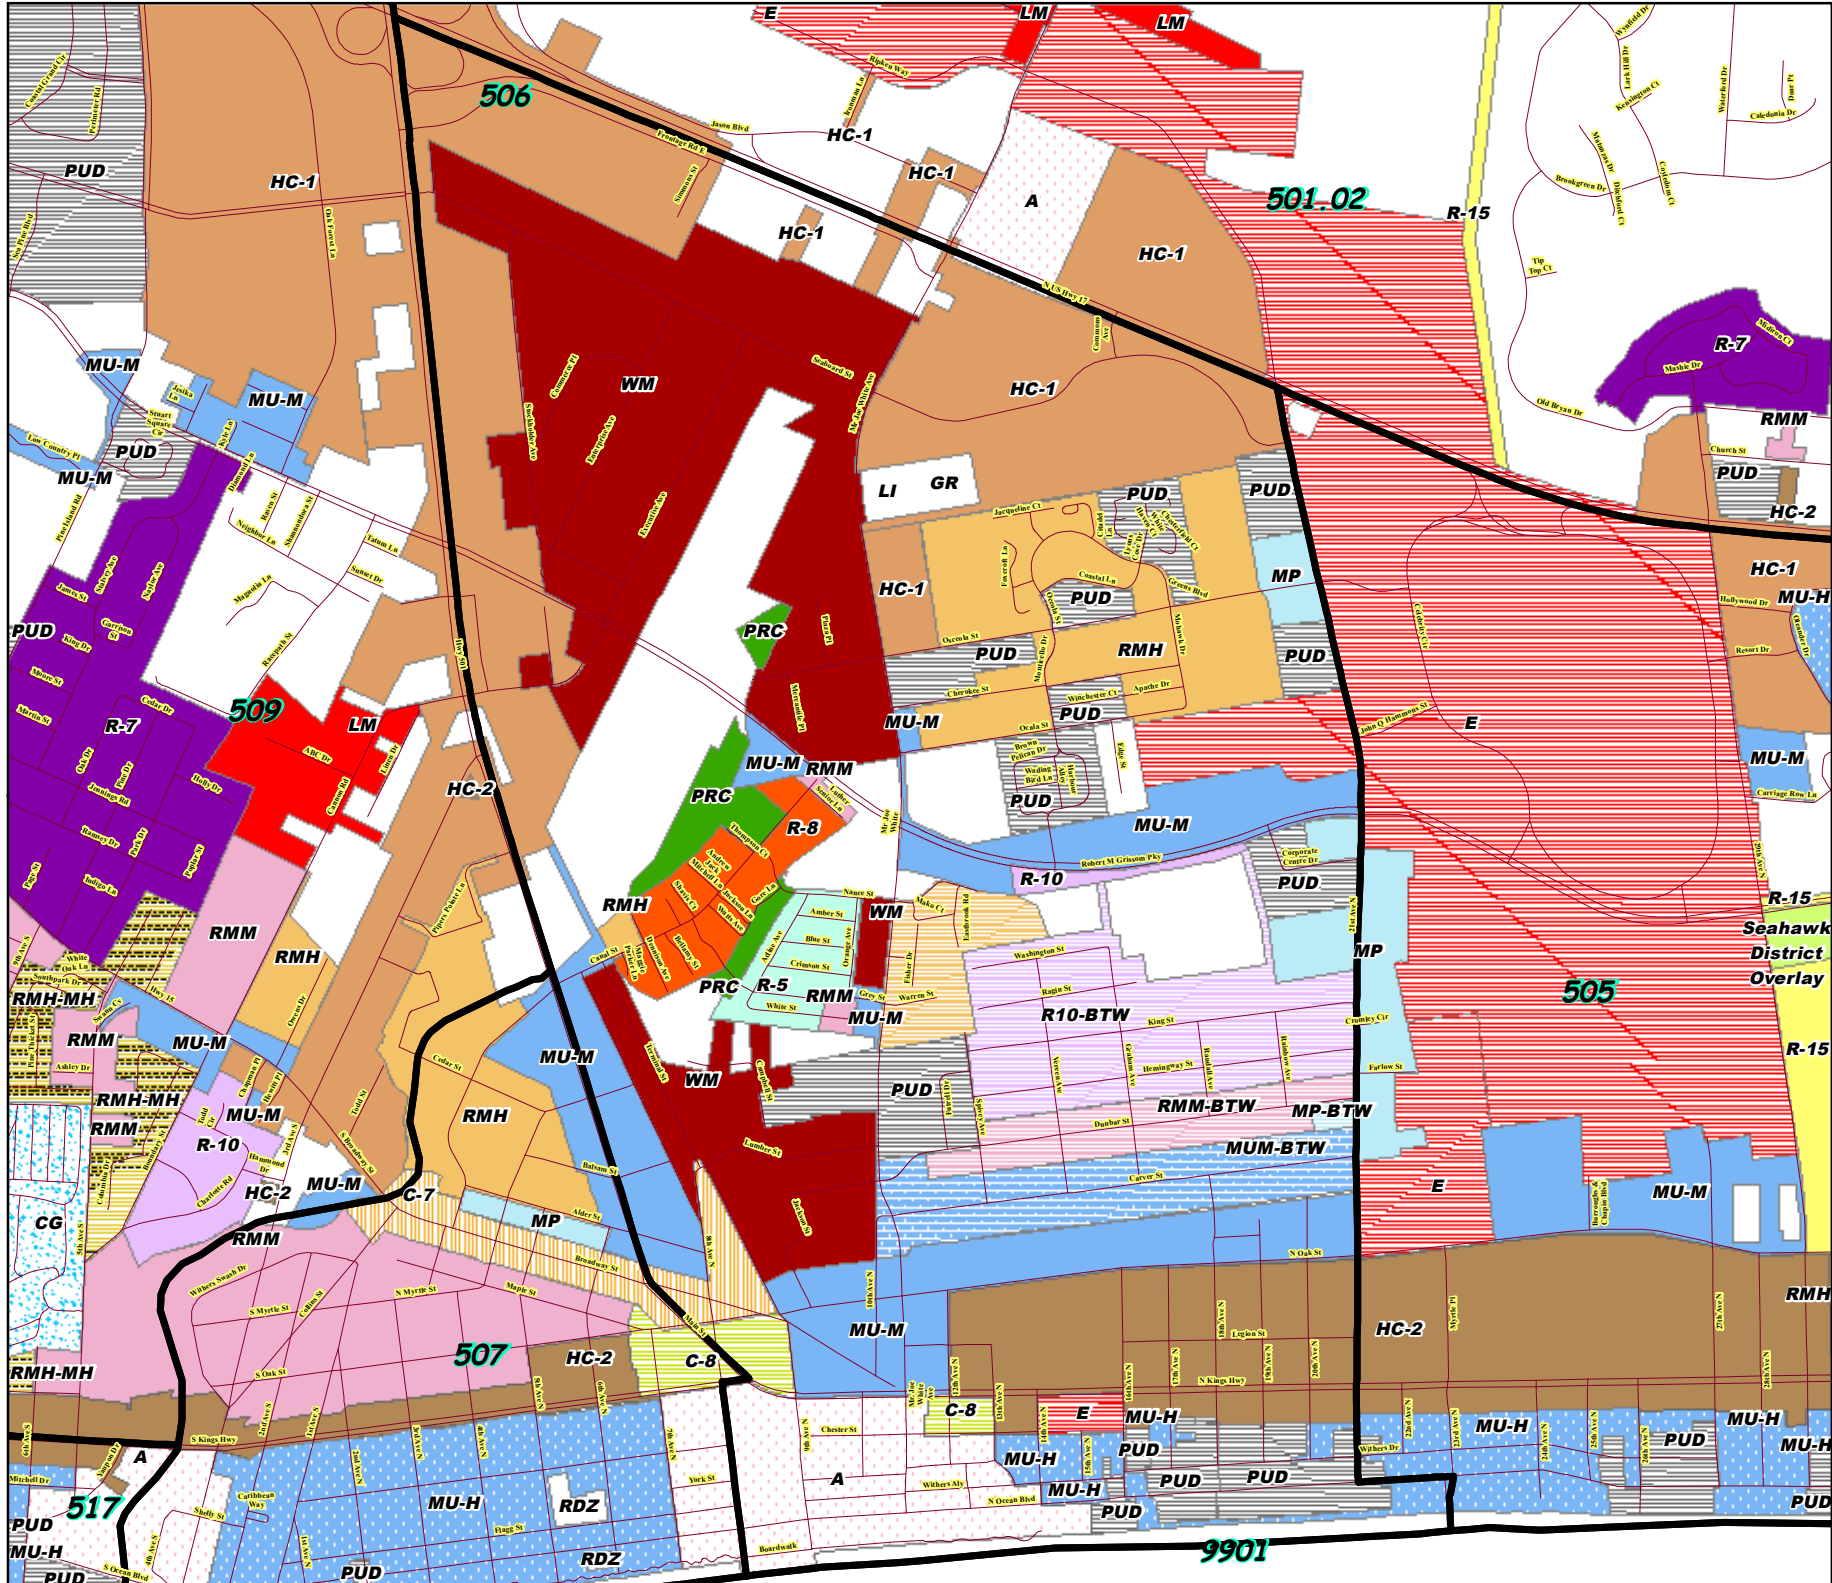

Census Tract (506) Map With Zones

Legend

- A Amusement
- AP Airport
- BP Business Park
- C-6
- C-7
- C-8
- CG Campground
- CS Cabana Section
- E Entertainment
- HC-1
- HC-2
- IN Interim
- LM Light Manufacturing
- MP Medical/Professional
- MP-BTW
- MU-H Mixed Use High Density
- MU-M Mixed Use Medium Density
- MUM-BTW
- PRC Parks Recreation Conservation
- PUD Planned Unit Development
- R-10 Single Family
- R-15 Single Family
- R-5 Single Family
- R-7 Single Family
- R-8 Single Family
- R10-BTW
- RMH Residential Multifamily High Density
- RMH-BTW
- RMH-MH Manufactured Home
- RMM Residential Multifamily Medium Density
- RMM-BTW
- RMV Residential Multifamily Visitor
- Seahawk District Overlay
- WM Warehouse Manufacturing
- Streets
- Census Tract

City of Myrtle Beach
Horry County, SC

Map Prepared By:
The City of Myrtle Beach
Public Works Department

Not To Scale

Date of Print:
May 7, 2018